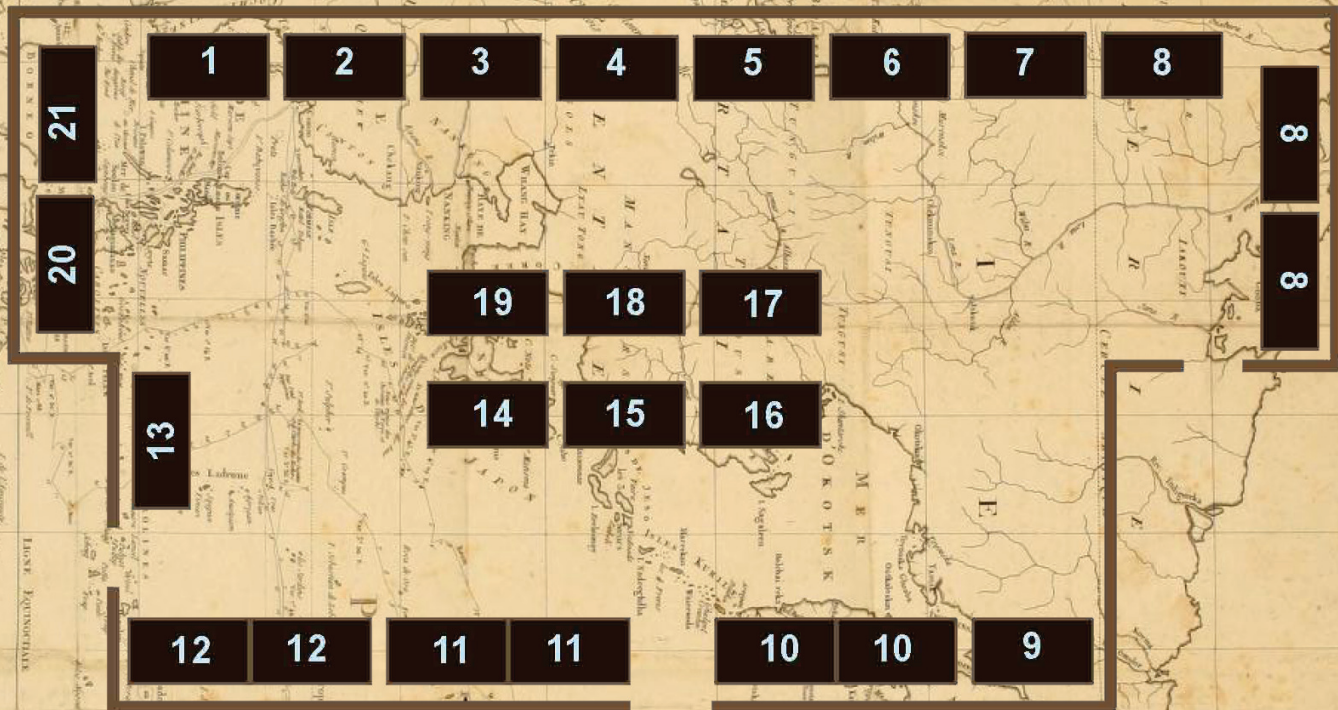

UNIVERSITY OF OKLAHOMA INFORMATION TECHNOLOGY

RECRUITMENT FAIR SESSION: BOOTH MAP

1. OKLAHOMA STATE UNIVERSITY COLLEGE OF ENGINEERING, ARCHITECTURE & TECHNOLOGY
2. OKLAHOMA STATE UNIVERSITY COLLEGE OF HUMAN SCIENCES
3. OKLAHOMA STATE UNIVERSITY COLLEGE OF OSTEOPATHIC MEDICINE
4. OKLAHOMA STATE UNIVERSITY COLLEGE OF AGRICULTURAL SCIENCES & NATURAL RESOURCES
5. UNIVERSITY OF OKLAHOMA HEALTH SCIENCES CENTER
6. UNIVERSITY OF OKLAHOMA AVIATION DEPARTMENT
7. UNIVERSITY OF OKLAHOMA INFORMATION TECHNOLOGY
8. UNIVERSITY OF OKLAHOMA COLLEGE OF ENGINEERING
9. OK-LSAMP & DIVISION OF INSTITUTIONAL DIVERSITY
10. OKLAHOMA EPSCOR
11. WOMEN IN SCIENCE CONFERENCE PANELISTS
12. THE UNIVERSITY OF TULSA
13. FRANCIS TUTTLE TECHNOLOGY CENTER
14. SOUTHWESTERN OKLAHOMA STATE UNIVERSITY
15. OKLAHOMA CITY UNIVERSITY
16. COMANCHE NATION COLLEGE
17. DEVRY UNIVERSITY
18. UNIVERSITY OF CENTRAL OKLAHOMA STUDENT AFFILIATES OF THE AMERICAN CHEMICAL SOCIETY (SAACS)
19. OKLAHOMA CITY COMMUNITY COLLEGE
20. TBD
21. TBD